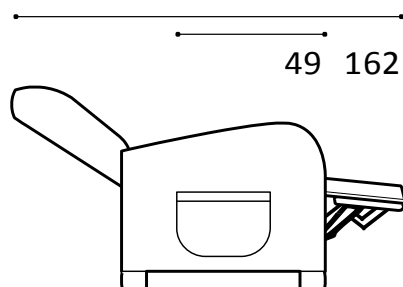

Zoe (relax collection...2020)

Completely removable

Meccanismo Superelax +Lift (alzapersona) a2 motori.

Superelax+Lift (person lift device) mechanism with 2 motors.

Kit roller

technical features

structure	multilayer wood and solid fir
seat	non-deformable polyurethane foam and polyester flap sewn in polyester staple
backrest	polyester staple
armrests	non-deformable high-density polyurethane foam