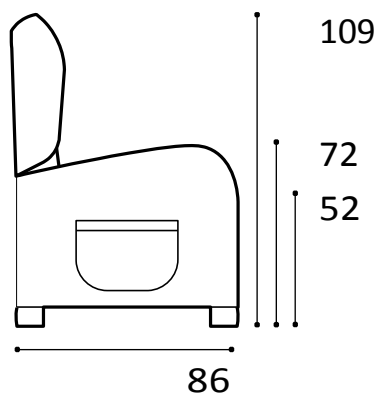

Zoe (relax collection...2020)

Completely removable

Meccanismo Superelax +Lift (alzapersona) a2 motori.

Superelax+Lift (person lift device) mechanism with 2 motors.

Kit roller

technical features

structure	multilayer wood and solid fir
seat	non-deformable polyurethane foam and polyester flap sewn in polyester staple
backrest	polyester staple
armrests	non-deformable high-density polyurethane foam