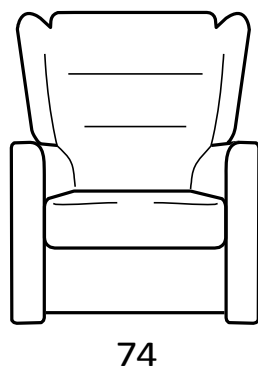

Zoe (relax collection...2020)

Completely removable

Meccanismo Superelax +Lift (alzapersona) a2 motori.

Superelax+Lift (person lift device) mechanism with 2 motors.

Kit roller

technical features

structure	multilayer wood and solid fir
seat	non-deformable polyurethane foam and polyester flap sewn in polyester staple
backrest	polyester staple
armrests	non-deformable high-density polyurethane foam