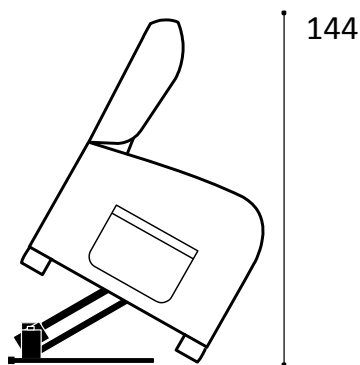

Zoe (relax collection...2020)

Completely removable

Meccanismo Superelax +Lift (alzapersona) a2 motori.

Superelax+Lift (person lift device) mechanism with 2 motors.

Kit roller

technical features

structure	multilayer wood and solid fir
seat	non-deformable polyurethane foam and polyester flap sewn in polyester staple
backrest	polyester staple
armrests	non-deformable high-density polyurethane foam