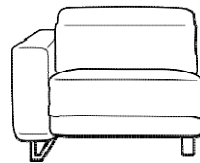

# Majorca (RELAX collection 2020)

Completely removable

138

**Poltrona grande fissa /  
recliner motorizzata**

118

**Poltrona fissa /  
recliner motorizzata**

108

**Laterale 1 posto  
grande Dx-Sx  
fisso / recliner motorizzato**

88

**Laterale 1 posto Dx-Sx  
fisso / recliner motorizzato**

78

**Centrale 1 posto grande fissa /  
recliner motorizzato**

58

**Centrale 1 posto recliner /  
recliner motorizzato**

110 110

**Angolo aperto  
Open corner**

## technical features

structure	In solid wood and agglomerate covered with polyurethane foam and coupled interliner. Bottom with interwoven elastic straps
seat	In non-deformable polyurethane foam and polyester fiber
backrest	In non-deformable polyurethane foam and polyester fiber, ratchet headrest
armrests	In non-deformable polyurethane foam and polyester fiber
version	modular - without bed - fixed - electric recliner
feet	corner foot in chromed or nickel steel