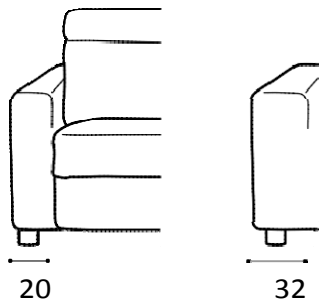

Il poggiatesta a scatto manuale è di serie. Il meccanismo scorrevole motorizzato elettrico è gestito con telecomando wireless.

The manual release headrest is standard. The electric motorized sliding mechanism is controlled by wireless remote control.

technical features

structure	FIXED VERSION: in solid wood and agglomerate covered with polyurethane foam and coupled interliner. Bottom with interwoven elastic straps. ELECTRIC VERSION: with metal mechanism
seat	In non-deformable polyurethane foam and polyester fiber
backrest	In non-deformable polyurethane foam and polyester fiber, headrest with snap mechanism in polyurethane foam and polyester fiber.
armrest	In non-deformable polyurethane foam and polyester fiber
versions	modular - without bed - fixed - electric recliner