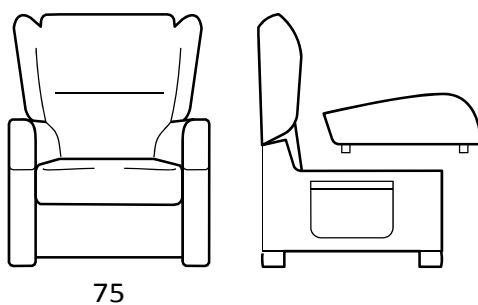

Asia (relax collection...2020)

Completely removable

Meccanismo Superelax +Lift (alzapersona) a2 motori.

Superelax+Lift (person lift device) mechanism with 2 motors.

Kit roller

technical features

structure	multilayer wood and solid fir
seat	non-deformable polyurethane foam and polyester flap sewn in polyester staple
backrest	polyester staple
armrests	non-deformable high-density polyurethane foam