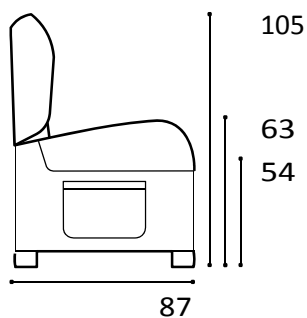

Asia (relax collection...2020)

Completely removable

Meccanismo Superelax +Lift (alzapersona) a2 motori.

Superelax+Lift (person lift device) mechanism with 2 motors.

Kit roller

technical features

structure	multilayer wood and solid fir
seat	non-deformable polyurethane foam and polyester flap sewn in polyester staple
backrest	polyester staple
armrests	non-deformable high-density polyurethane foam